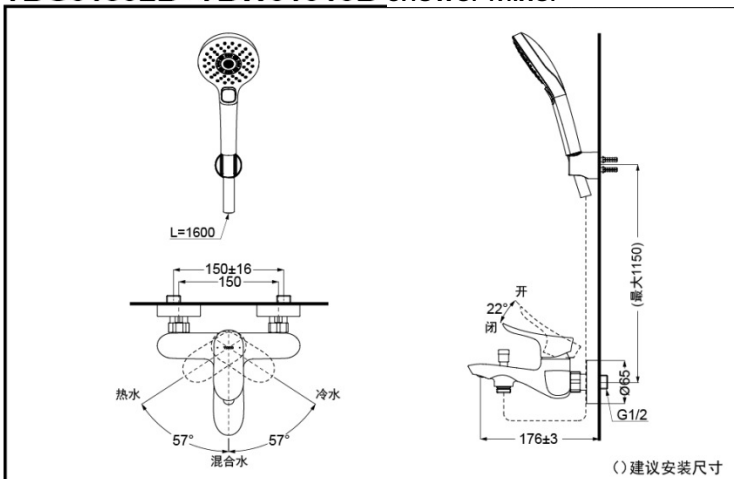

TOTO

Wall-Mount Single-Lever Bath & Shower Mixer

TBG01302B

TBW01008B

TBW01010B
(3Modes)

①TBG01302B

②TBW01008B

③TBW01010B

③

Warm
Spa

Comfort
Wave

Active
Wave

FEATURES

- Elegant appearance.
- Beautiful curves reveal elegant taste.
- Easy installation and usage.

SPECIFICS

Water Inlet Requirement :
0.05MPa(Dynamic
Pressure)~1.0MPa(Static
Pressure)

Water Efficiency :
Grade2(Hand Shower)

Wall-Mount Single-Lever Bath & TBG01302B+TBW01010B Shower Mixer

*TOTO(CHINA) CO.,LTD. All rights reserved.

Others

Series : GO

Recommend fittings : G series
Hand Shower